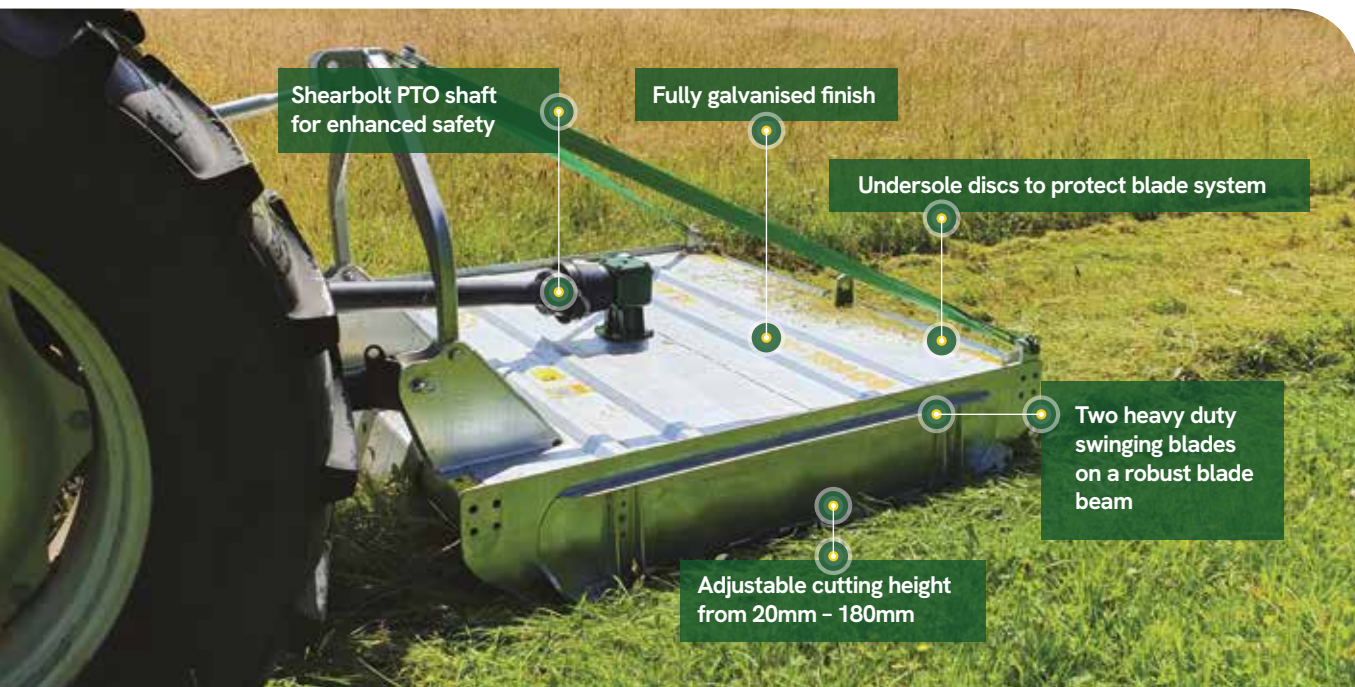

# Slasher

Single rotor grass topper

▶ Watch Video

The **MAJOR** Grass Slasher is single rotor machine designed for general pasture maintenance and overgrown sites.

It is ideal for topping grasses, weeds, rushes, heather, light scrub and hardy vegetation. These machines are perfect for small holdings and suitable for most compact and medium-sized tractors.

The slasher is fitted with two heavy duty swinging blades fixed on a robust blade carrier. A heavy duty gearbox transfers power directly to the blade system, which is capable of cutting material up to 30mm in diameter. The MAJOR Slasher is a low maintenance machine compared with belt-driven mowers.

A shearbolt PTO protects the driveline in the event of hitting an obstacle whilst mowing. The cutting height is set by adjusting the two side skids. The skids have wide runners to prevent damage to the ground.

MODEL	605SL
Overall width	1.99m / 6' 6"
Working width	1.73m / 5' 8"
Power (HP)	30-60
PTO rpm	540
Cutting height	20-180mm
Rotor	1
Blades	2
Weight	330kg
Blade speed	72 m/s